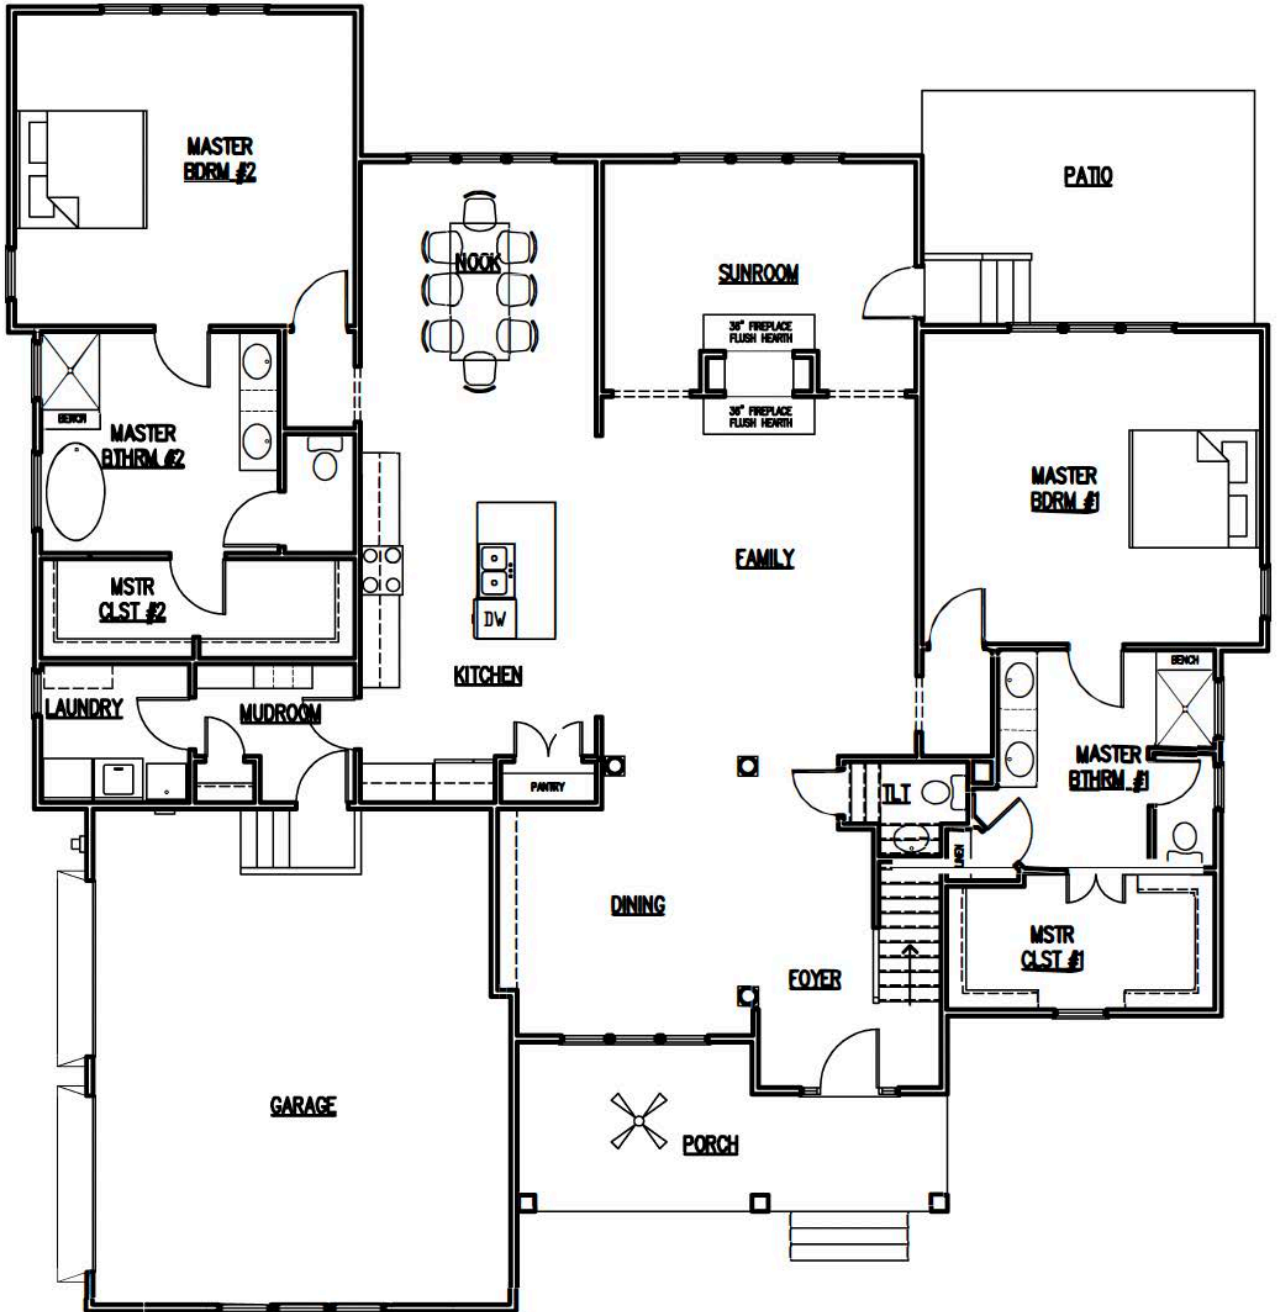

Shoal Pointe
4 bedrooms, 3 baths
+/- 2 car garage
Total sq ft. +/- 2779 sq. ft.

FIRST FLOOR PLAN
SCALE: 1/4" = 1'-0"

SECOND FLOOR PLAN

SCALE: 1/4" = 1'-0"