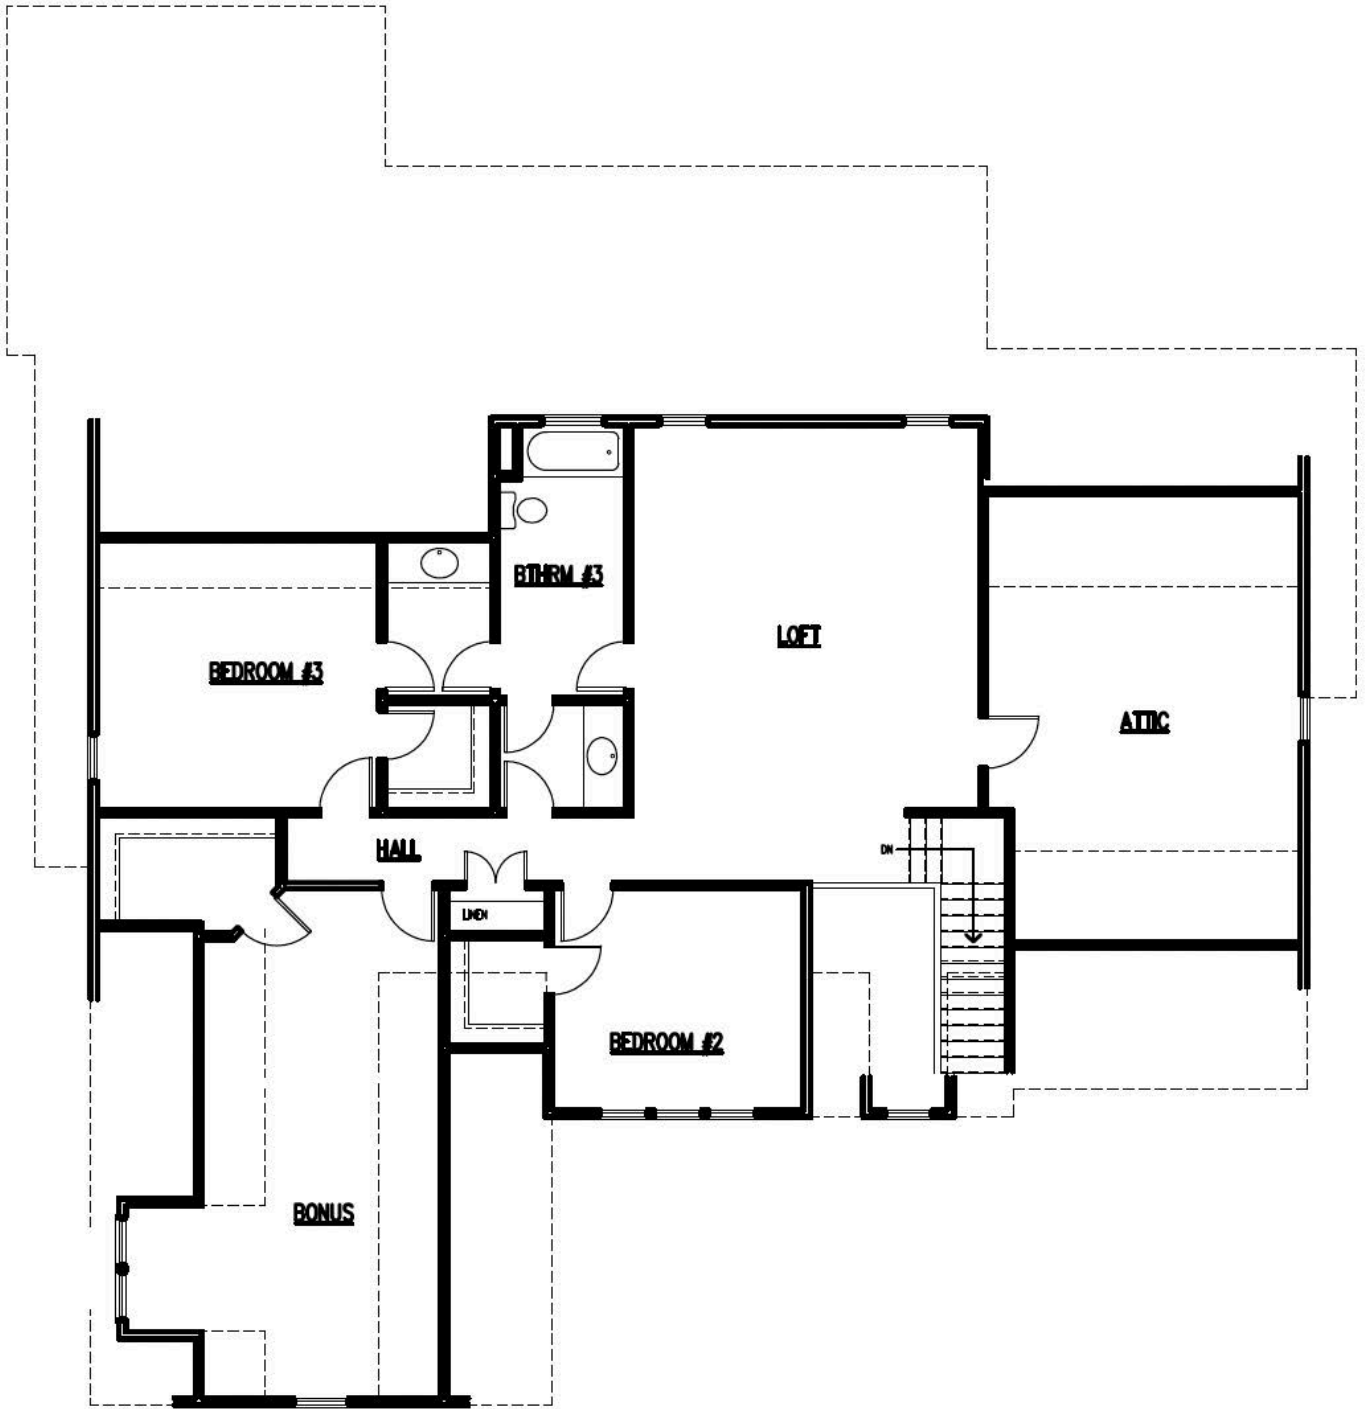

Shoal Pointe
4 bedrooms, 3 baths
+/- 2 car garage
Total sq ft. +/- 2779 sq. ft.

FIRST FLOOR PLAN
SCALE: 1/4" = 1'-0"

SECOND FLOOR PLAN

SCALE: 1/4" = 1'-0"